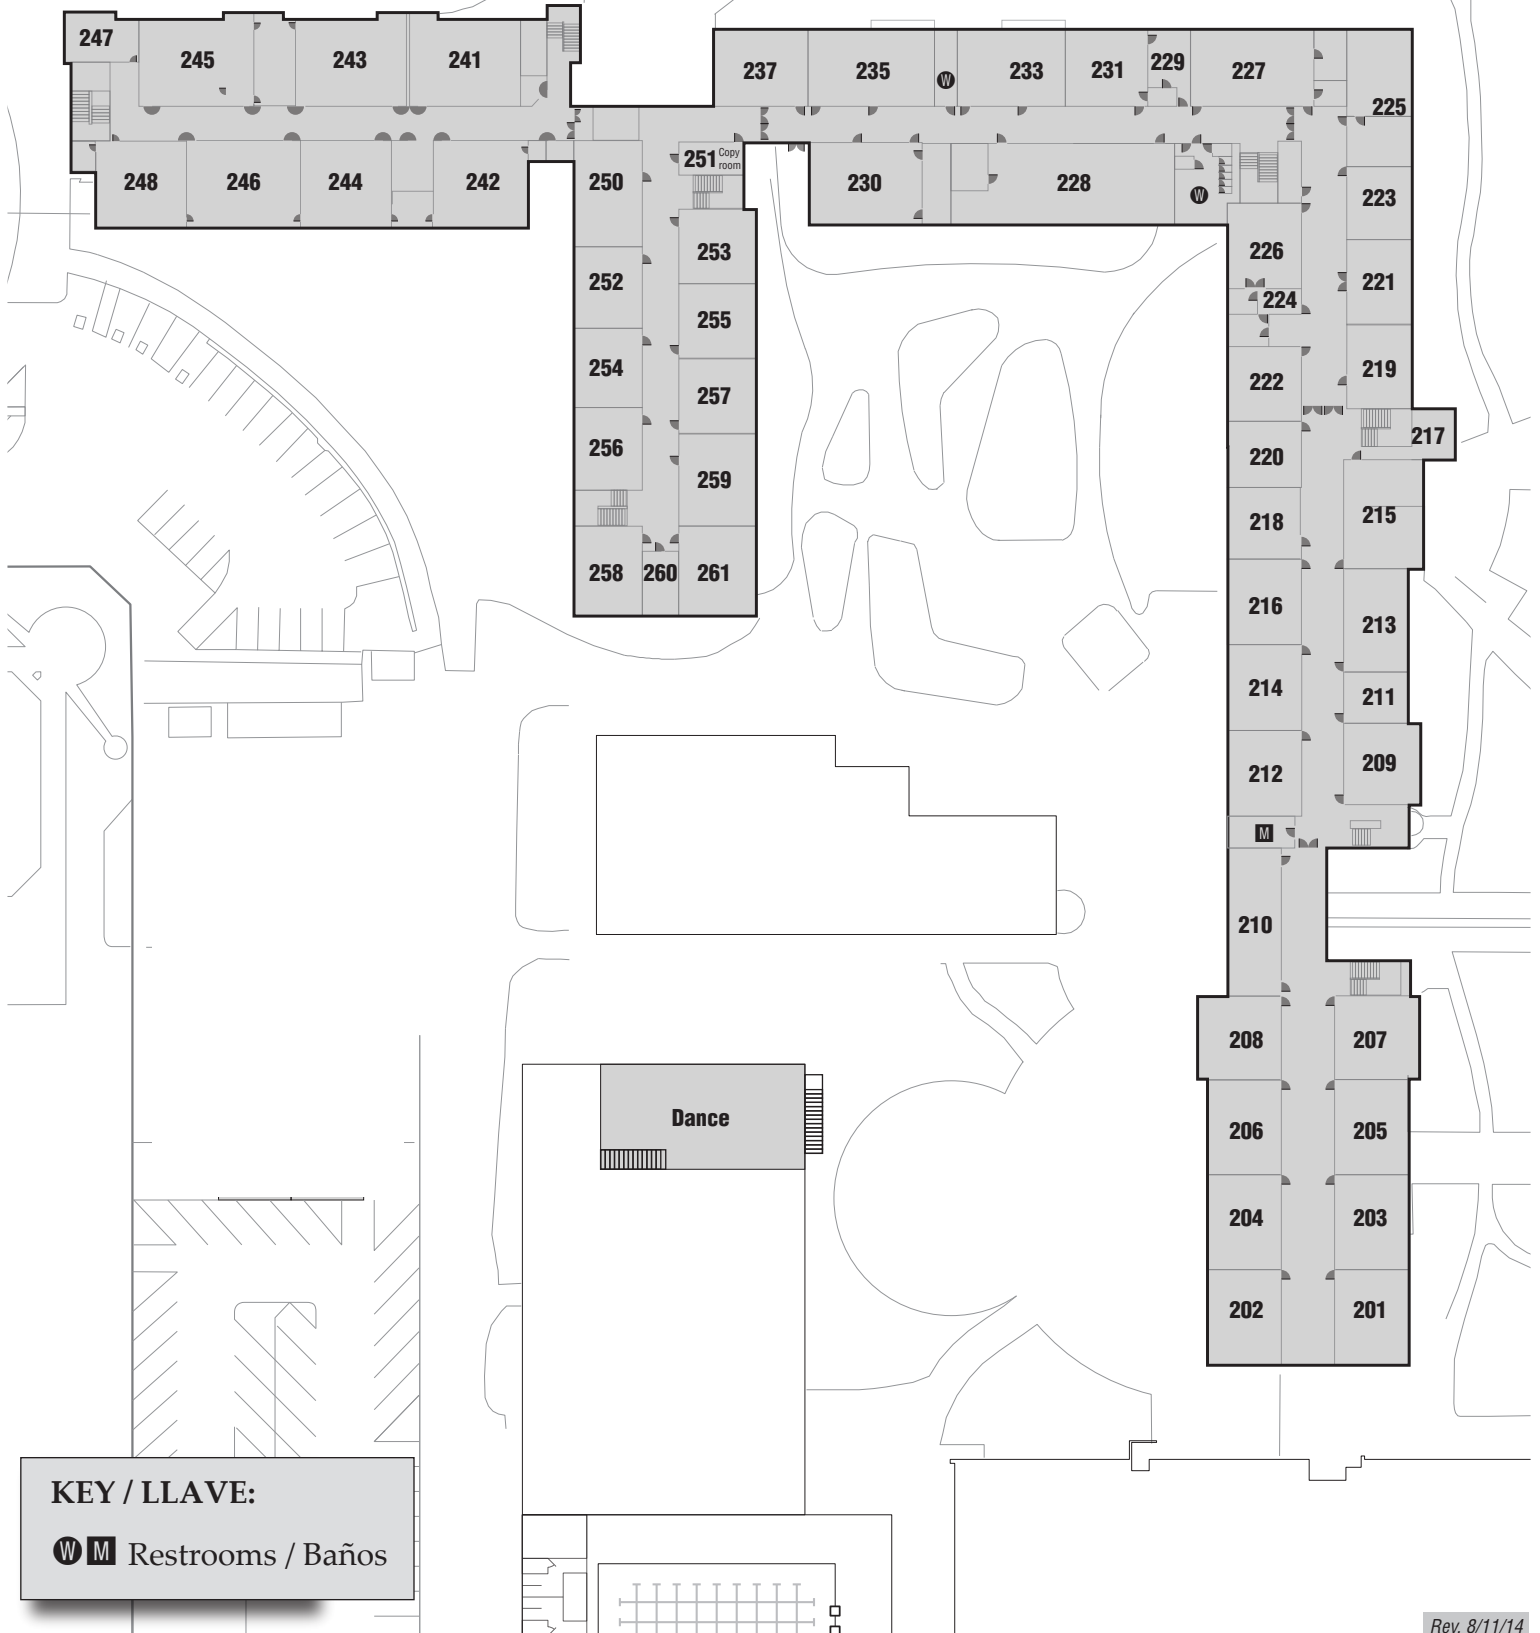

Sequoia High School

FIRST FLOOR LAYOUT

KEY:

- ① Principal's Office
- ② Instructional Vice Principal's Office
- ③ Attendance Office
- ④ Treasurer's Office
- ⑤ Administrative Vice Principal's Office
- ⑥ Guidance Office
- W M Restrooms

LLAVE:

- ① Director
- ② Sub Director de Instrucción
- ③ Oficina de Asistencia
- ④ Tesorera
- ⑤ Sub Directores Administrativos
- ⑥ Departamento de Consejería
- W M Baños

Sequoia High School

SECOND FLOOR LAYOUT

KEY / LLAVE:
W M Restrooms / Baños