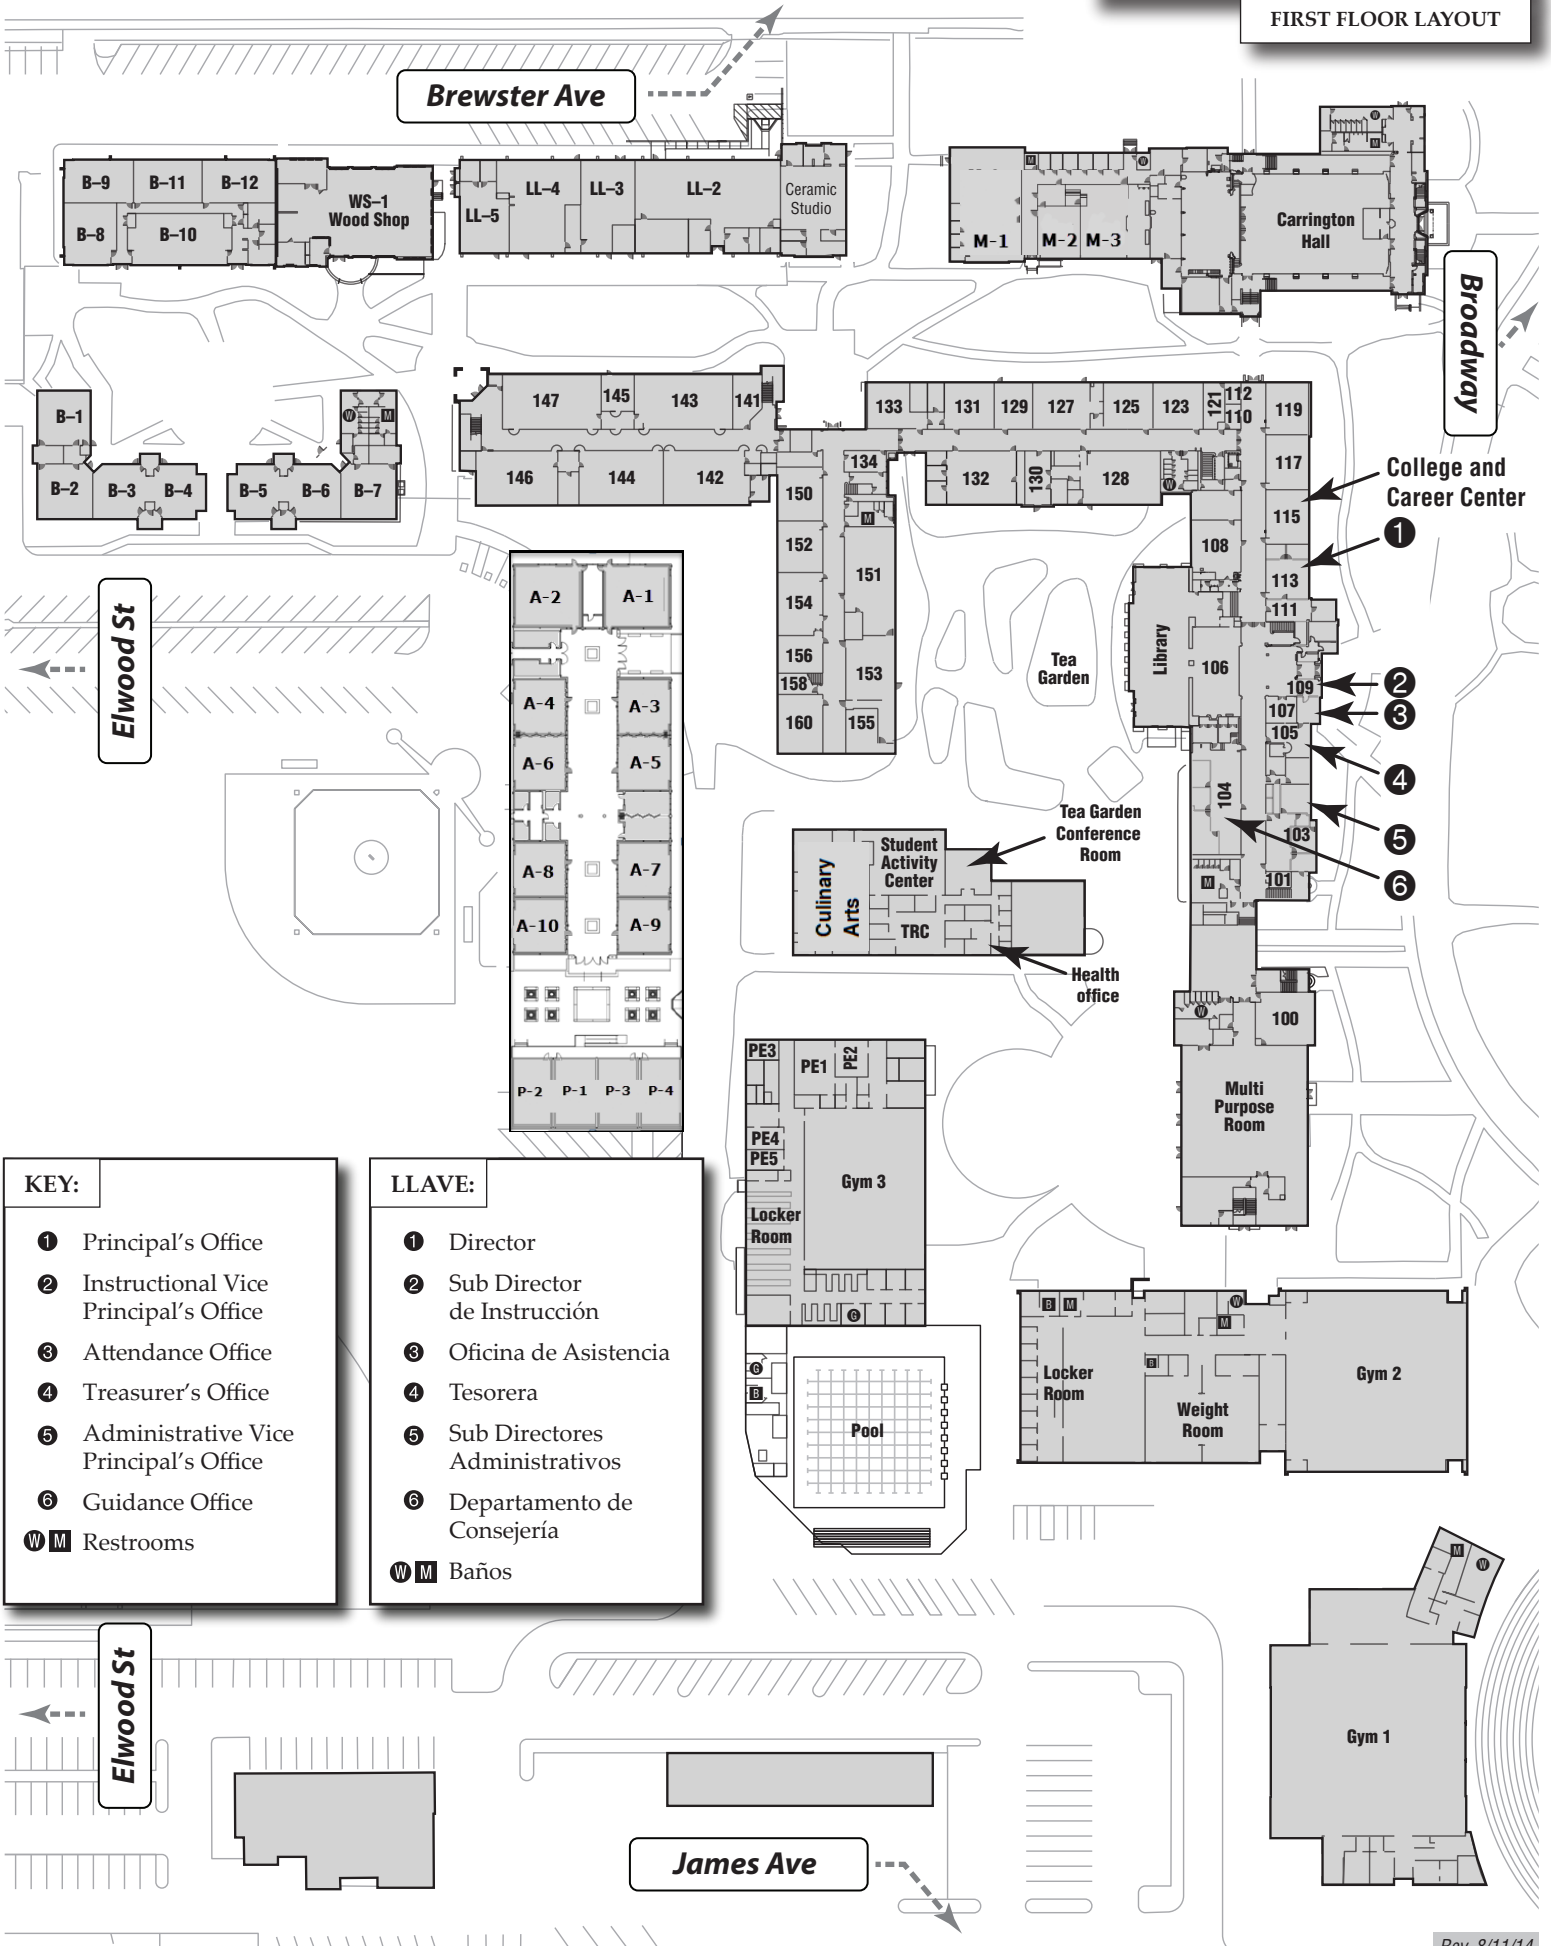

Sequoia High School

FIRST FLOOR LAYOUT

KEY:

- ① Principal's Office
- ② Instructional Vice Principal's Office
- ③ Attendance Office
- ④ Treasurer's Office
- ⑤ Administrative Vice Principal's Office
- ⑥ Guidance Office
- W M Restrooms

LLAVE:

- ① Director
- ② Sub Director de Instrucción
- ③ Oficina de Asistencia
- ④ Tesorera
- ⑤ Sub Directores Administrativos
- ⑥ Departamento de Consejería
- W M Baños

Sequoia High School

SECOND FLOOR LAYOUT

KEY / LLAVE:
W M Restrooms / Baños